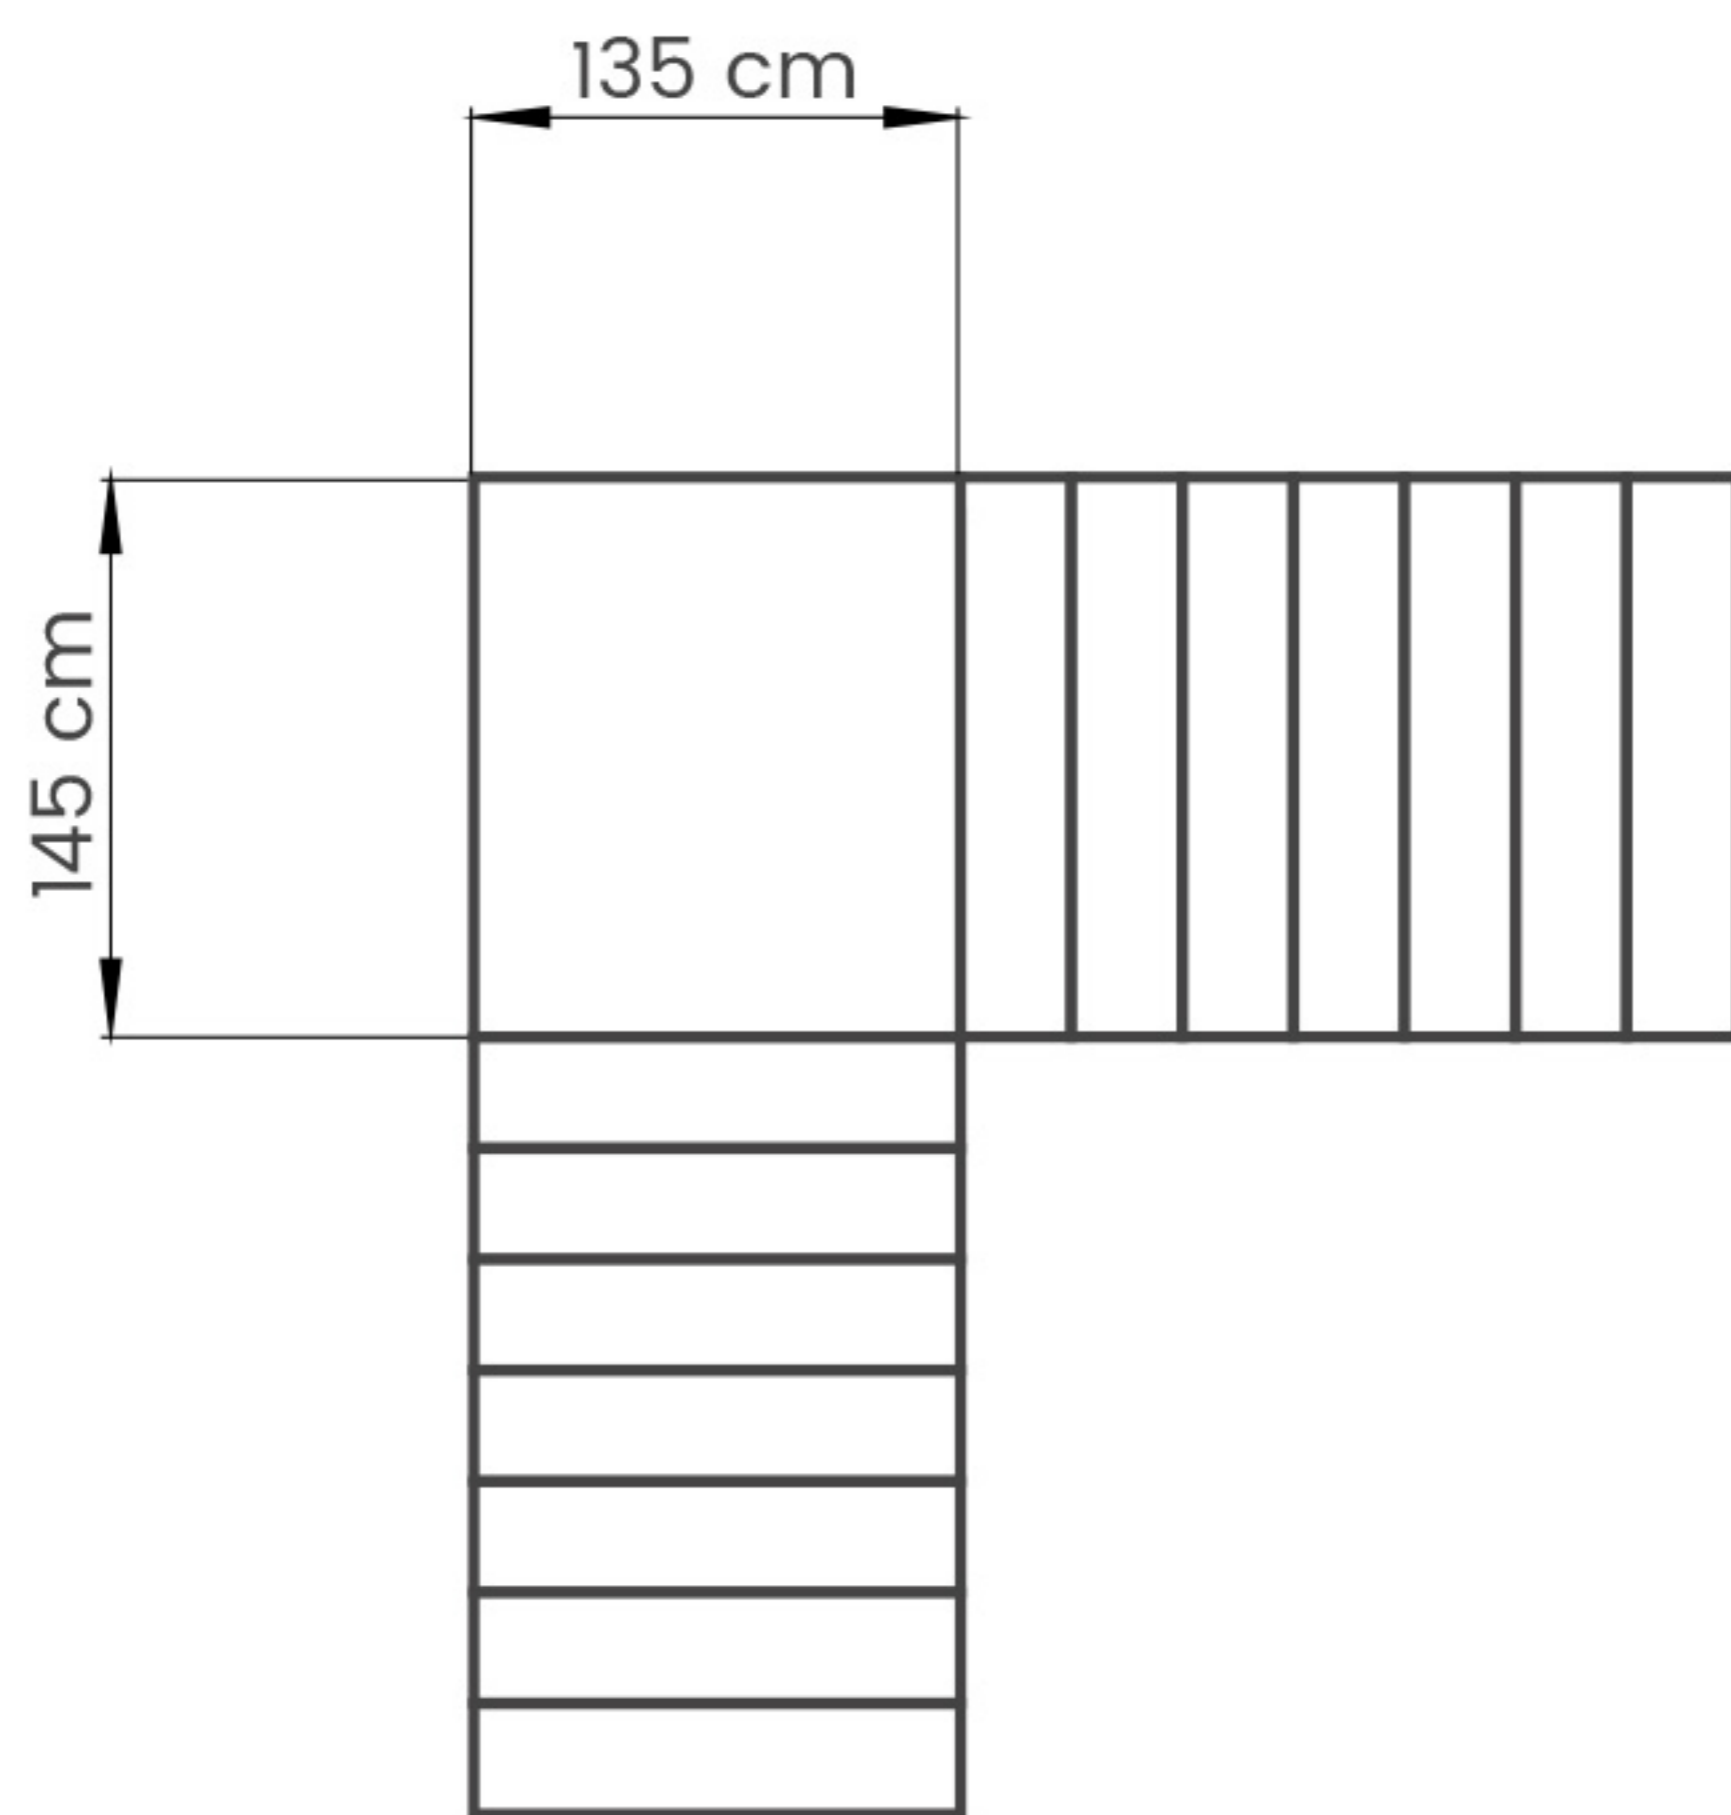

## ROTATION ON LANDING

**Trolley only rotation space WITHOUT wheelchair with standard loading platform\***

1) Rotation with wheels:

2) Rotation with tracks:

**Trolley rotation space with wheelchair**

Not applicable due to the variety of models of electronic wheelchairs on the market.

\*

Without wheelchair with standard loading platform dimensions:

length 70 cm

depth 88 cm

The measurements are indicative only and not binding.