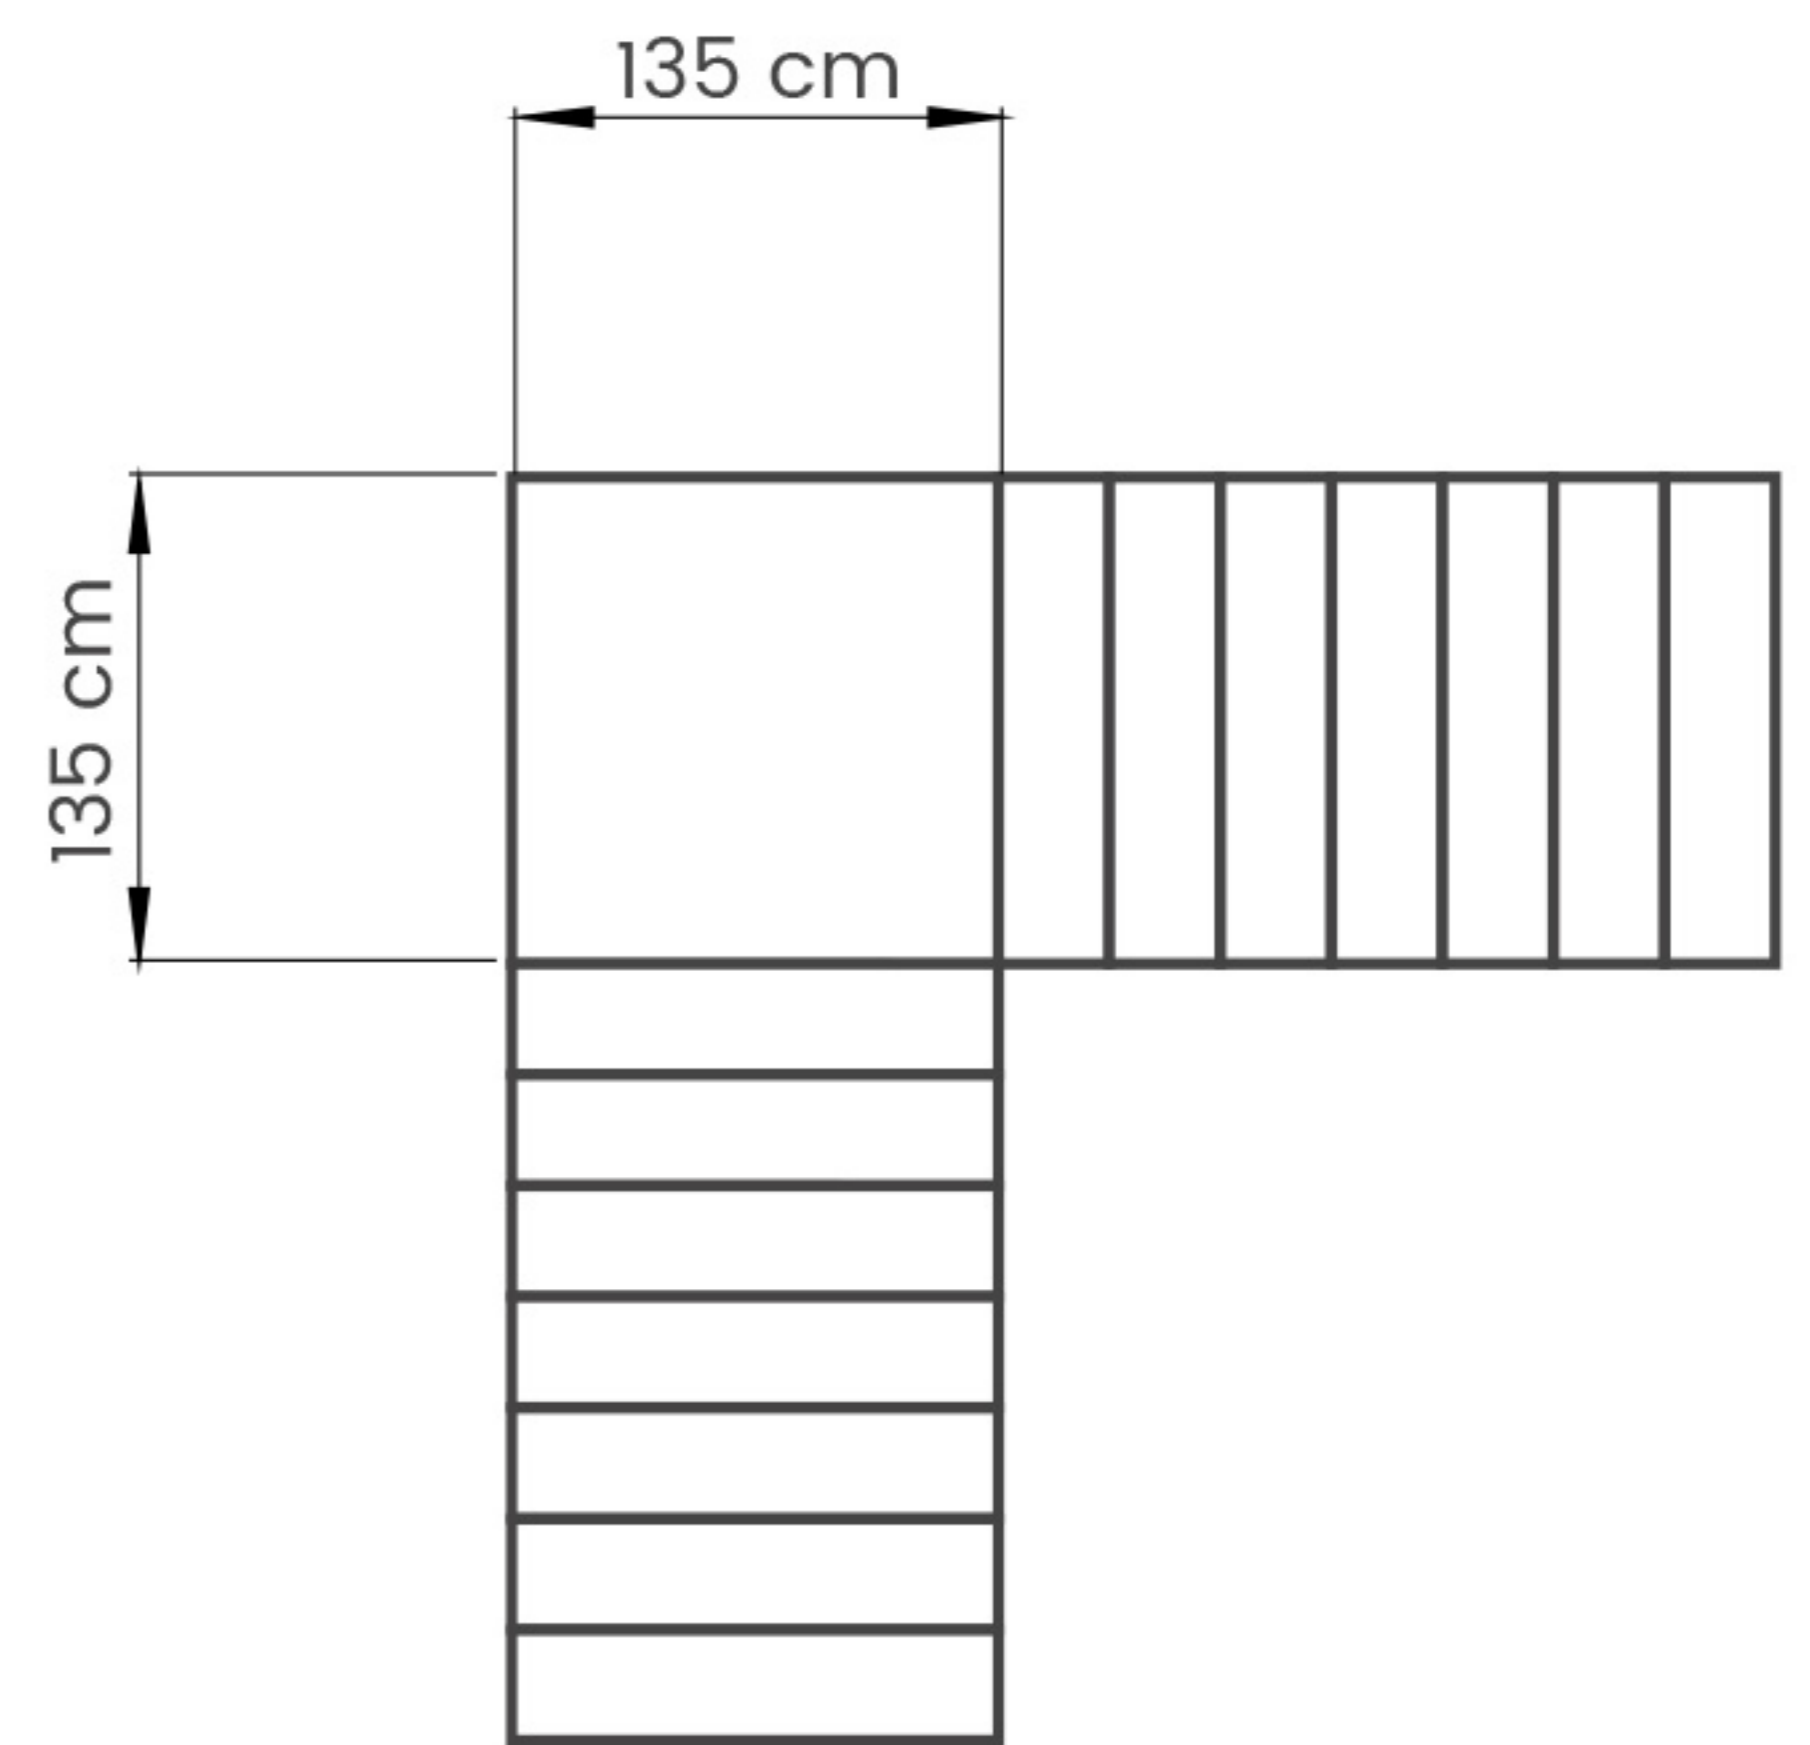

## ROTATION ON LANDING

**Trolley only rotation space WITHOUT wheelchair with standard loading platform\***

1) Rotation with wheels:

2) Rotation with tracks:

**Trolley rotation space with wheelchair**

Not applicable due to the variety of models of electronic wheelchairs on the market.

\*

Without wheelchair with standard loading platform dimensions:

length 70 cm

depth 88 cm

The measurements are indicative only and not binding.