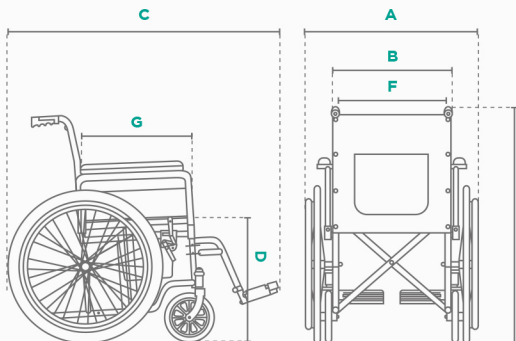

## ALUMINIUM WHEELCHAIR

EXCLUSIVE is an aluminum PREMIUM class wheelchair with a modern design, in a beautiful red colour of the frame, which is intended for people who have problems with independent movement. It works perfectly both indoors as well as outdoors. It is extremely light - it weighs only 13.7 kg. As a standard, the wheelchair is equipped with anti-tip wheels which guarantees exceptional

- pocket on the backrest
- belt for the user
- height adjustable armrests
- adjustment of centre of gravity on front wheels
- quick release
- solid rear wheels 24"
- solid front wheels 8"
- anti-tipping wheels
- reflectors on backrest and wheels

### TECHNICAL DATA

- A Overall width:** 67 cm
- B Inner width:** 46 cm
- C Overall depth:** 106 cm
- D Seat height from the ground:** 50 cm
- E Overall height:** 91 cm
- FxG Seat dimensions:** 45 x 41 cm
- Weight:** 13.7 kg
- Maximum capacity:** 115 kg
- Folded width:** 34 cm
- Frame colour:** red
- m** +/- 0.5-1 cm